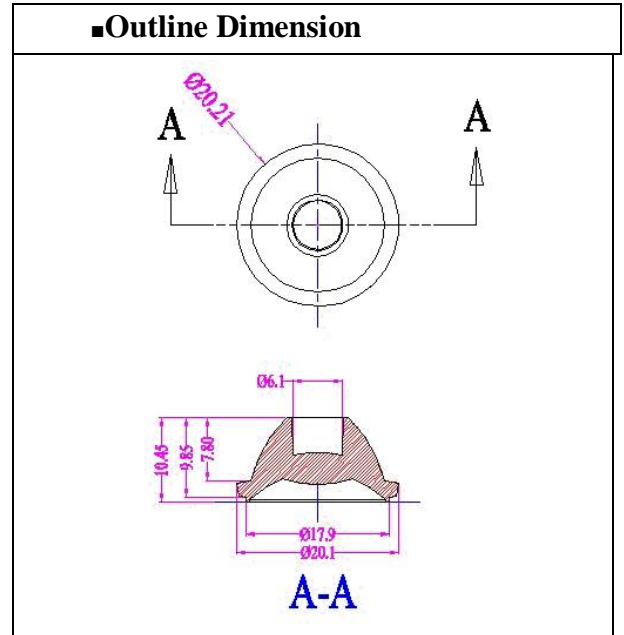

■ Features

- 45 ° focusing angle

■ Applications

- Non long range lighting with medium area

■ Outline Dimension

■ Specification

Item	Value
Transmittance	93%
Material	PMMA
Standard	SGS/ROHS
Temperature	-35 °00 °C
Surface Treatment	Matt

■ Photos

■ Beam Pattern