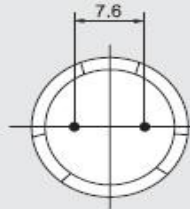

Enlarge Photo

Specifications

Dimensions

## Electrical Specifications

Diameter	(mm)	16
Height	(mm)	14
Operating Voltage	(V)	8 ~15
Rated Voltage	(V)	12
Max Rated Current	(mA)	30
Min Sound Output	(dBA)	85 at 10cm
Frequency	(Hz)	2300 ± 300
Tone Nature		Single
Operating Temperature	(°C)	-40 ~ +85
Housing		NORYL
Colour		black
Weight	(g)	7

## - dimensions

### Bottom View

all dimensions are in mm