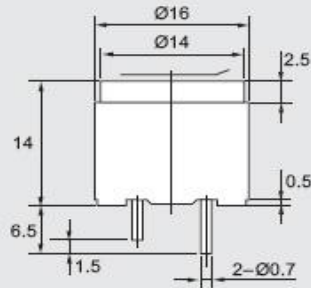

Enlarge Photo

Specifications

Dimensions

## Electrical Specifications

Diameter	(mm)	16
Height	(mm)	14
Operating Voltage	(V)	8 ~15
Rated Voltage	(V)	12
Max Rated Current	(mA)	30
Min Sound Output	(dBA)	85 at 10cm
Frequency	(Hz)	2300 ± 300
Tone Nature		Single
Operating Temperature	(°C)	-40 ~ +85
Housing		NORYL
Colour		black
Weight	(g)	7

## - dimensions

### Bottom View

all dimensions are in mm